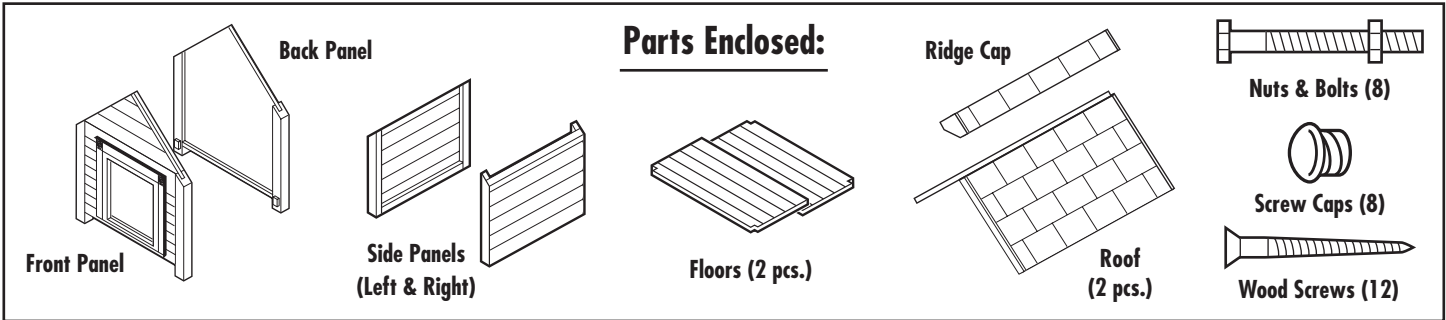

Country Club
Estate
Luxury Dog Home

Simple Set-Up

*** Screwdriver Needed for Assembly**

Step 1 - Secure Front & Back Panels & Insert Screw Caps

Step 3 - Attach Roof

Step 2 - Drop in Floors

Step 4 - Secure Ridge Cap & Adjust Feet As Needed

* Floors may be removed through door after roof is attached