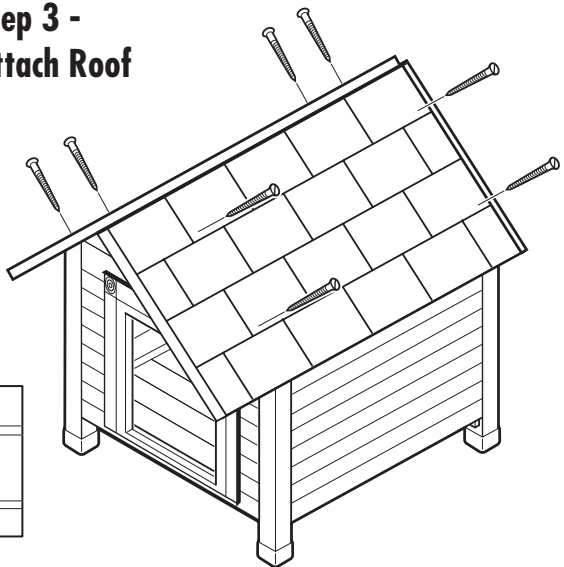

Country Club
Estate
Luxury Dog Home

Simple Set-Up

*** Screwdriver Needed for Assembly**

Step 1 - Secure Front & Back Panels & Insert Screw Caps

Step 3 - Attach Roof

Step 2 - Drop in Floors

Step 4 - Secure Ridge Cap & Adjust Feet As Needed

* Floors may be removed through door after roof is attached